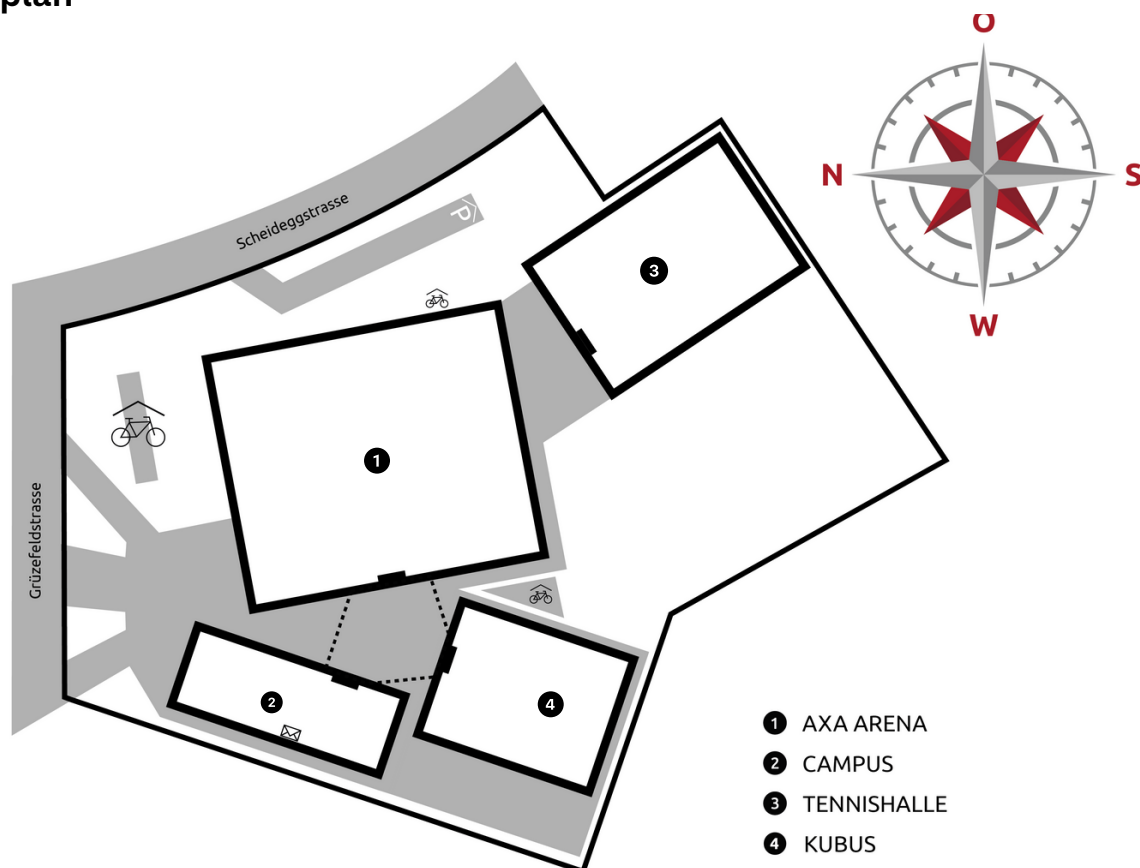

Tournament information

Kontakt / Lageplan / Adressen

Austragungsort (Main venue)

Turnierbüro (tournament office)

WinTennis
Grüzefeldstrasse 32
8400 Winterthur

Tournament Director

Kathrin Ammann
+41792354483
info@wintennis.ch

Referee

Manfred Risse

Hotel Information

Hotel Banana City
Schaffhauserstrasse 8
8400 Winterthur
+41522681616
info@bananacity.ch

Hotel Worklife Residence

Lagerhausstrasse 6a
8400 Winterthur
+41522022011
info@workliferesidence.ch

Anfahrt ÖV

von Hauptbahnhof mit dem
Bus der Linie 3 bis zur
Haltestelle Scheidegg

Individuelle Anreise

gebührenpflichtige Parkplätze in der
Tiefgarage stehen zu Verfügung.
Tageskarten können bei der
Turnierleitung für 5.- erworben werden.

Lageplan